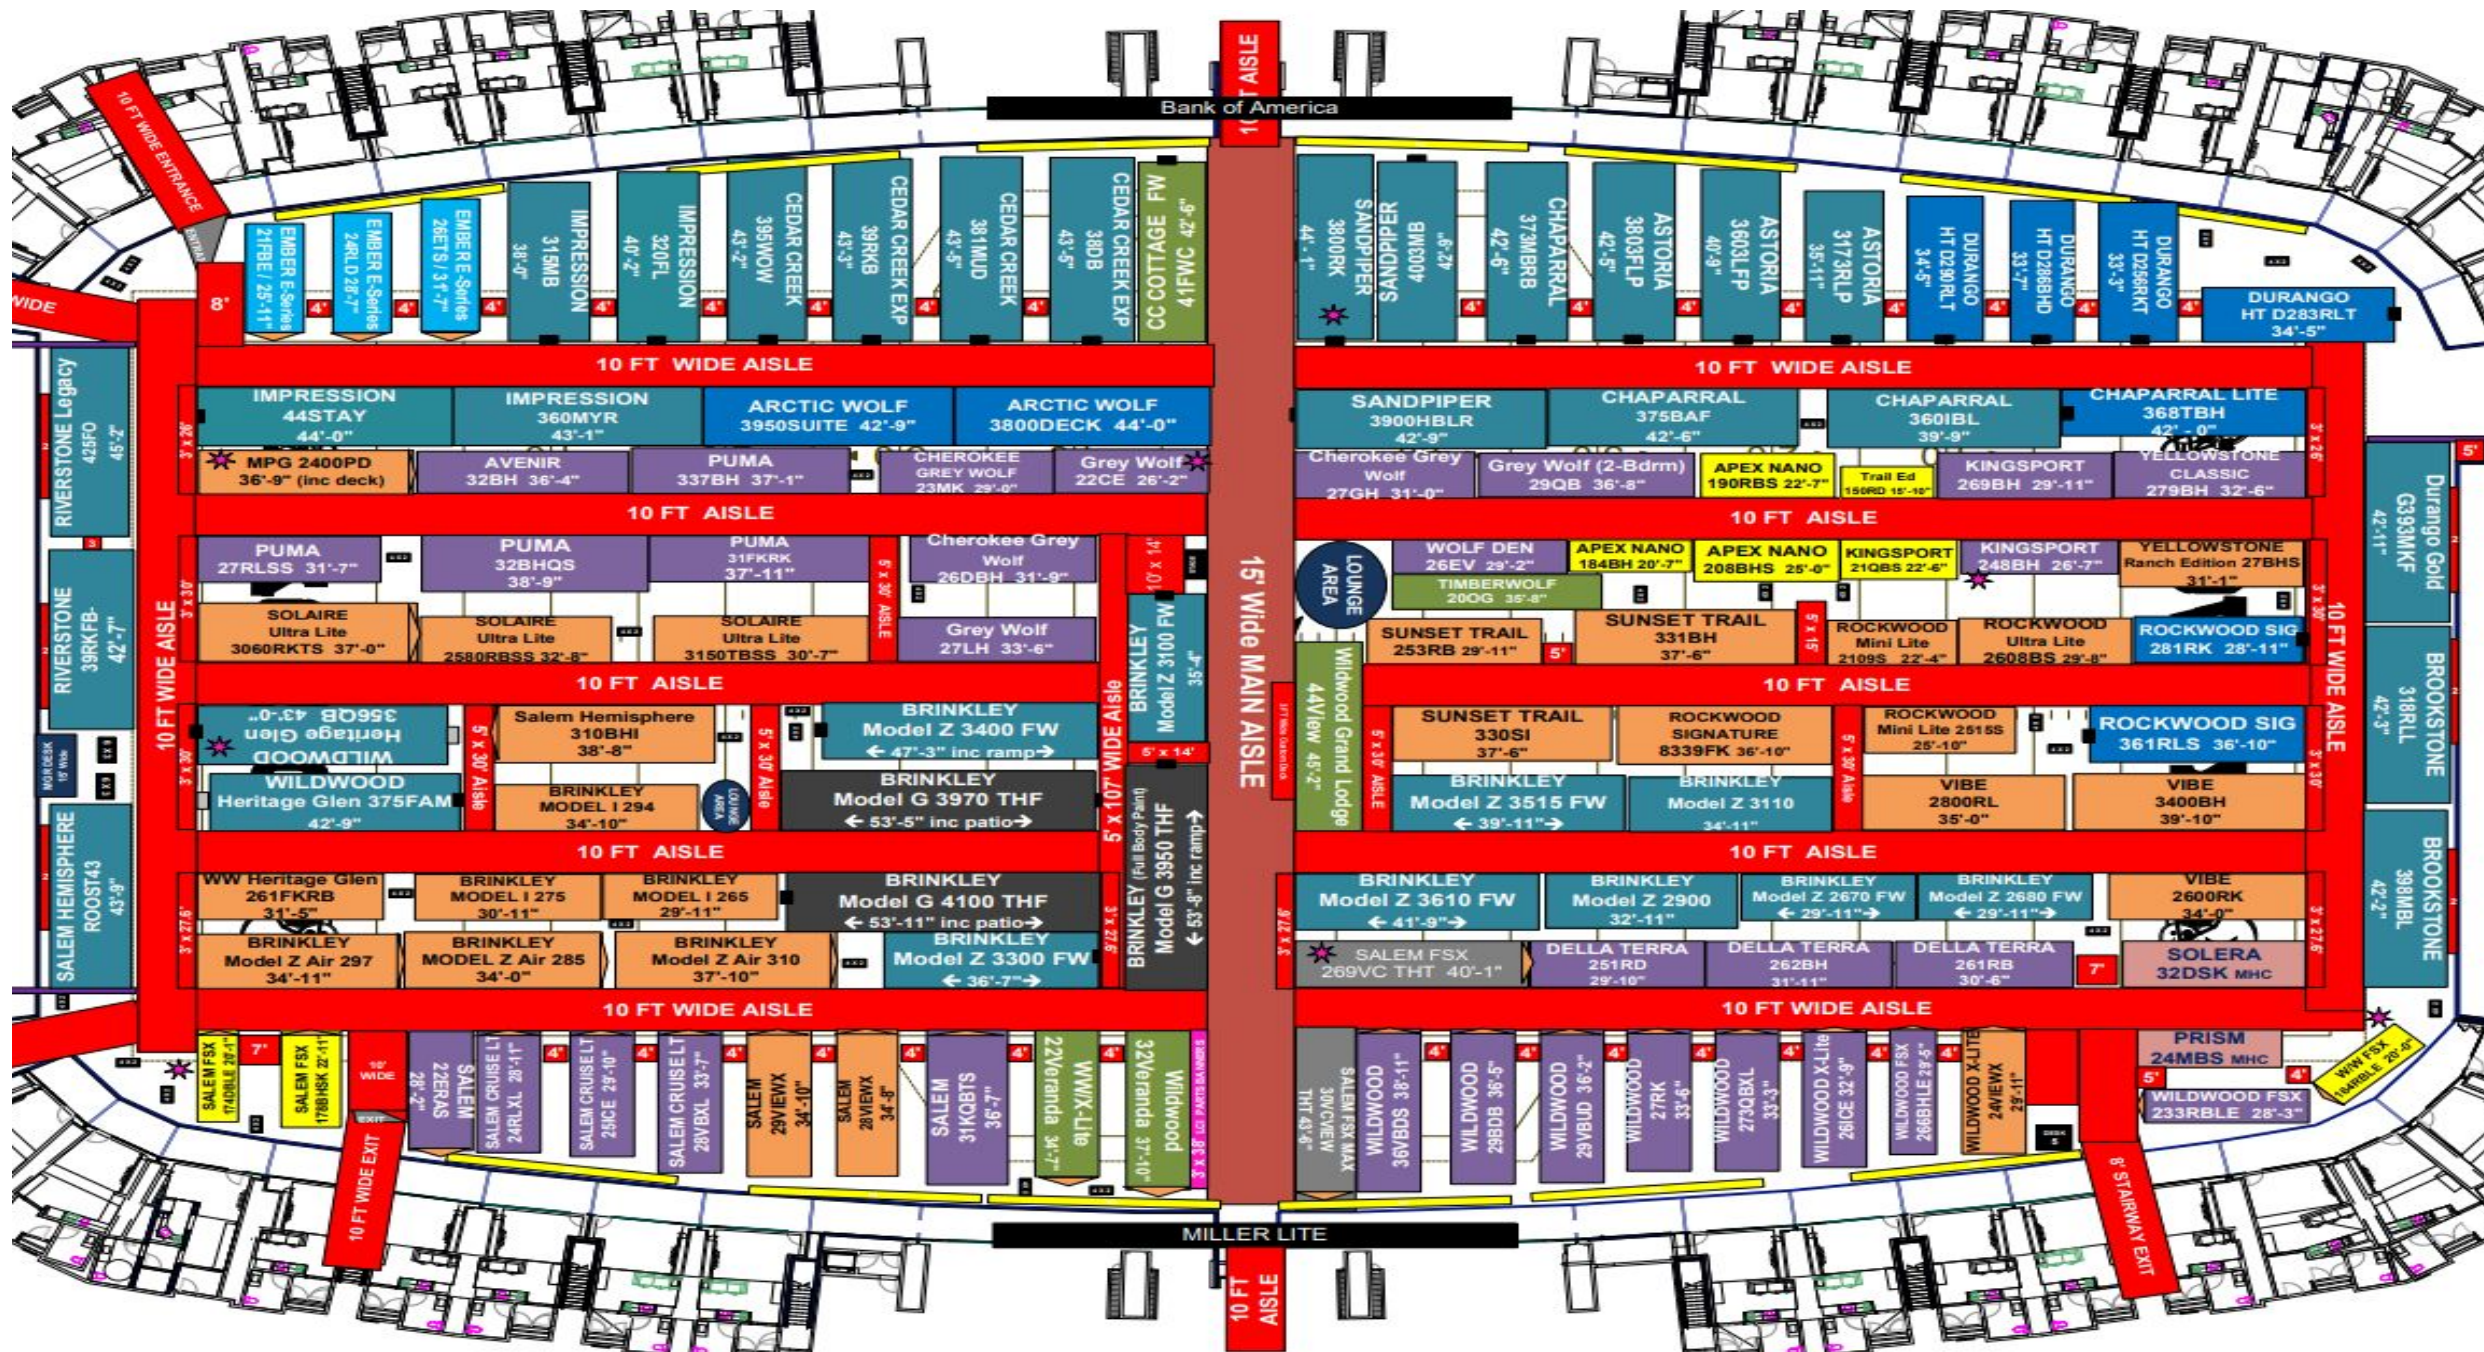

Floor Layout Stadium Floor

Miller Lite Plaza Layout-West

AT&T Plaza Layout - East

Lot 7 Layout -Used/Ford