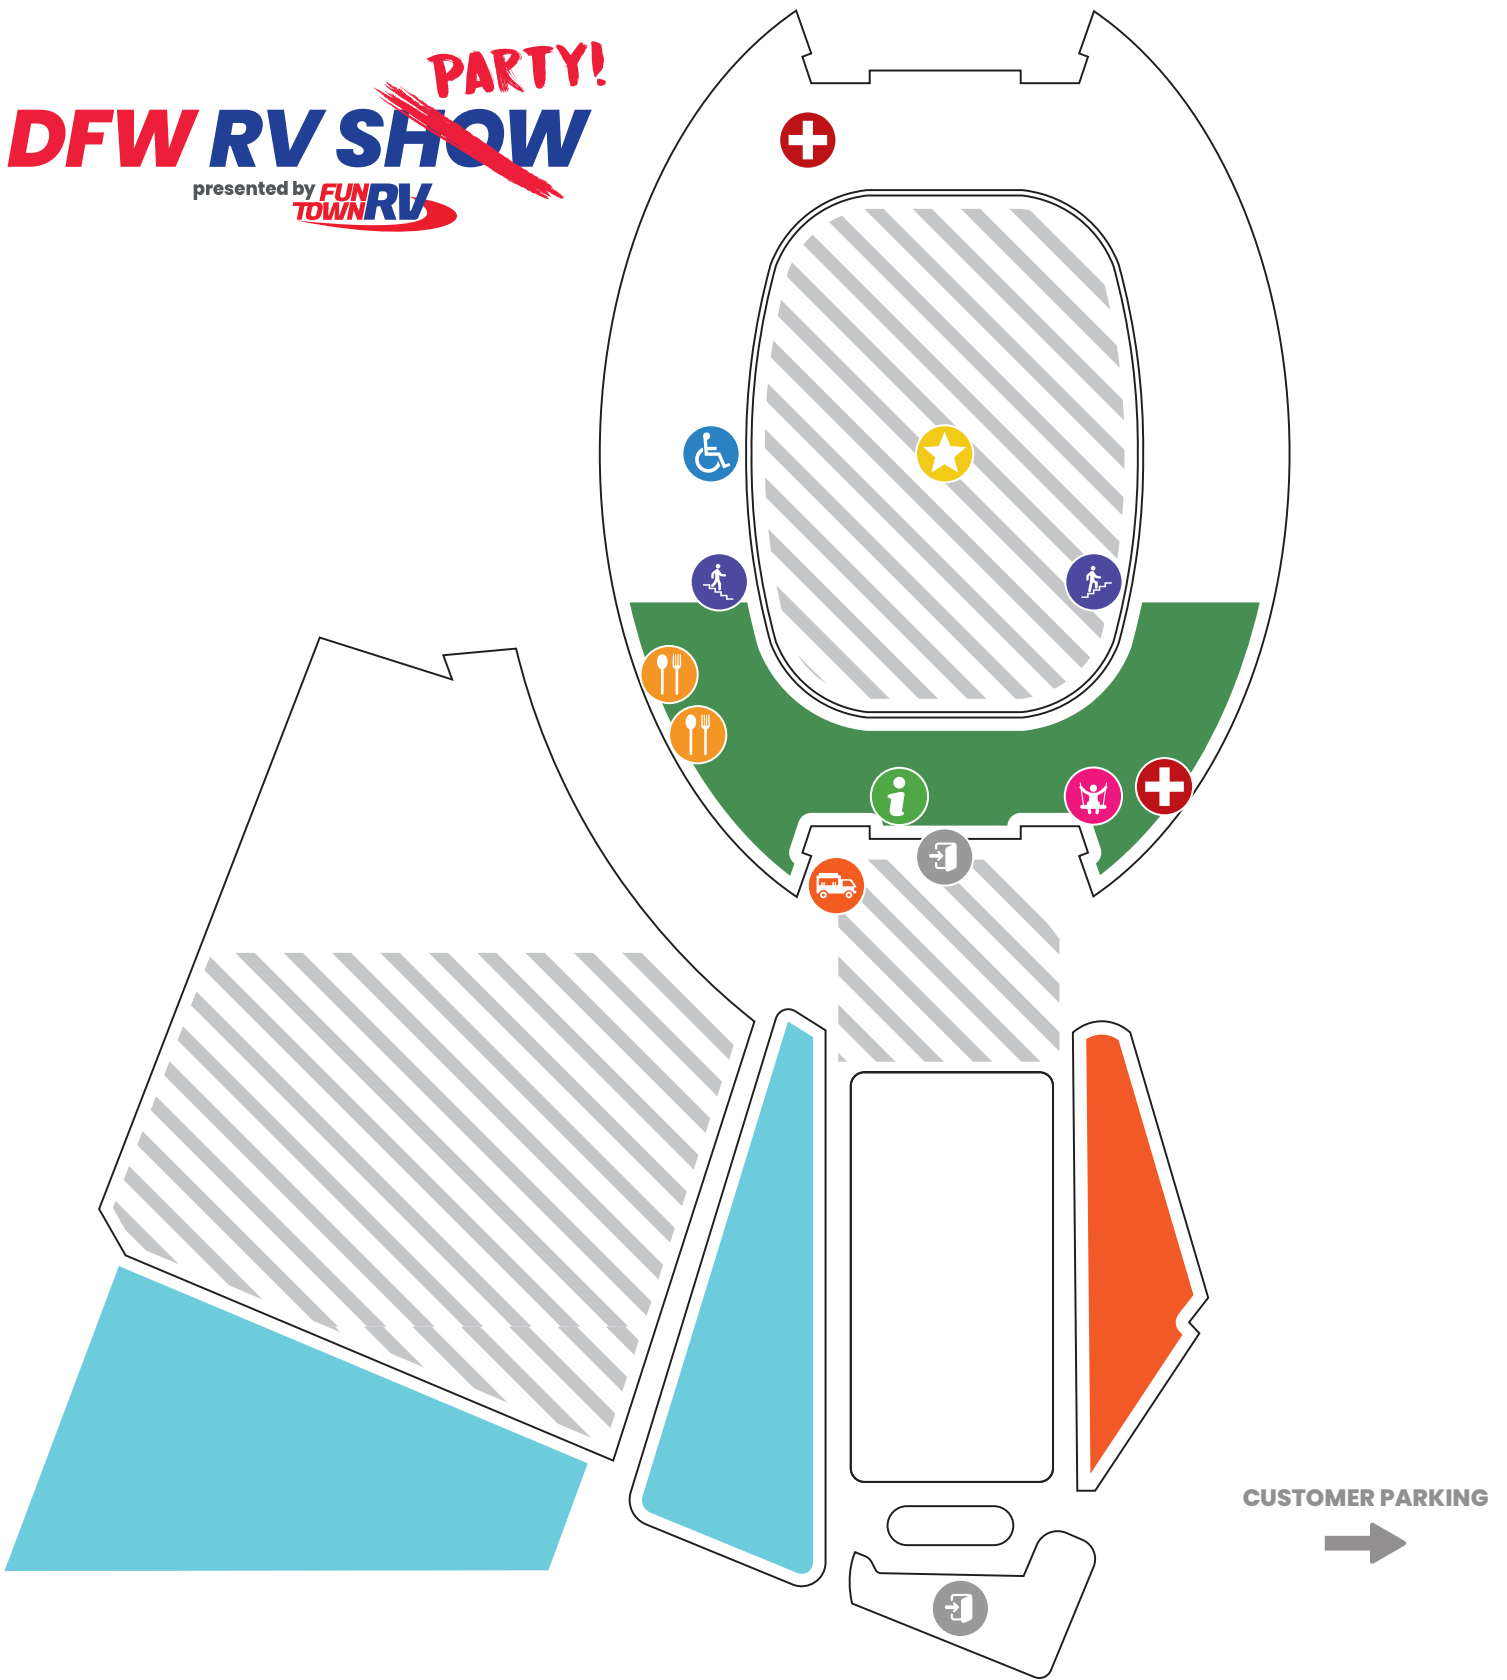

PARTY!
DFW RV SHOW
 presented by **FUN TOWN RV**

- | | | | |
|---|--|--|---|
|  Information |  Concessions |  RV Floor Exit |  Music Area |
|  First Aid Station |  Food Trucks |  Entrance |  RVs |
|  Kids Zone |  Handicap Access |  Vendor Area | |
|  Special Guest Area |  RV Floor Entry |  BBQ Cook Off | |